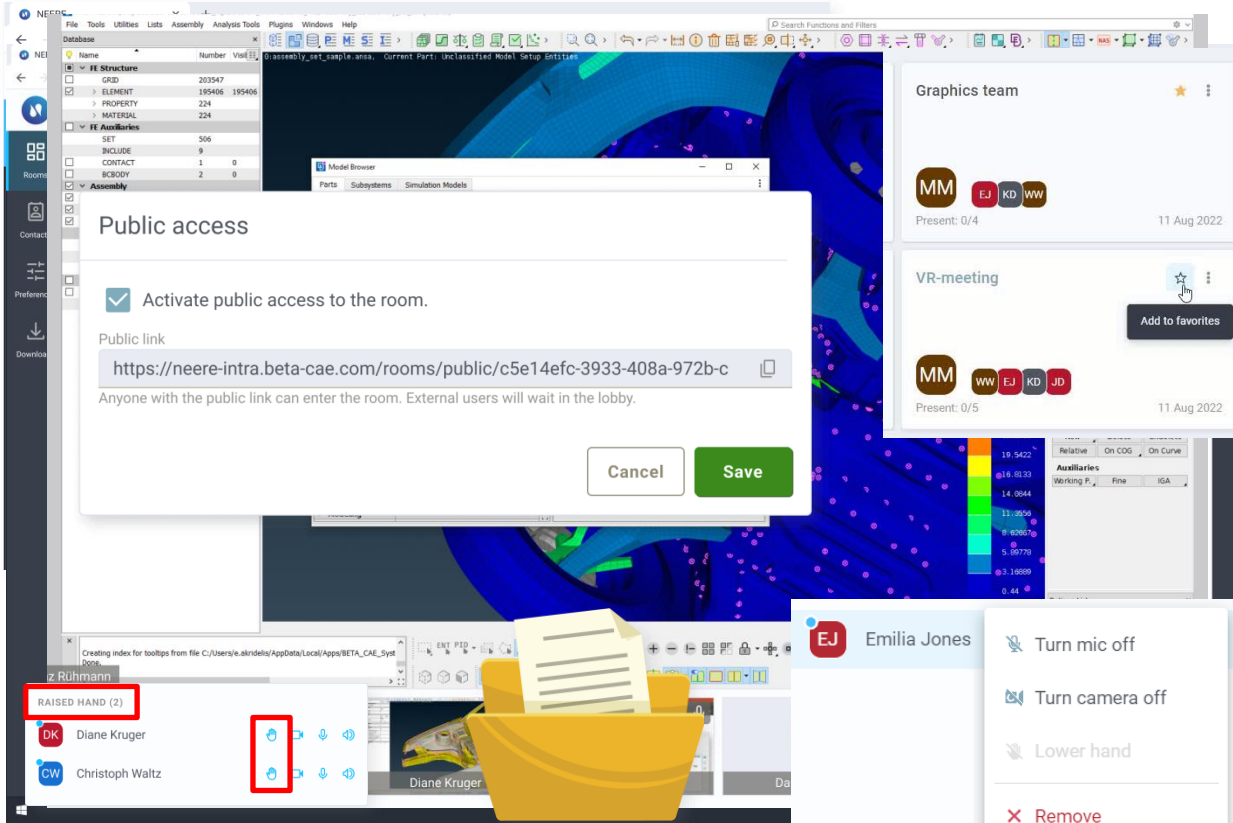

Launch BETA applications on a remote server and control through a browser

No file sharing required

Optimal for low-specs clients

Collaboration scenarios

Desktop application-to-application collaboration

Mutual exchange of commands and actions

Web view

Optimal for low bandwidth networks

Collaboration scenarios

VR headsets

AR headsets

Collaboration scenarios

Gain full access to corporate office workstation from web browser

Allow colleagues to join the session