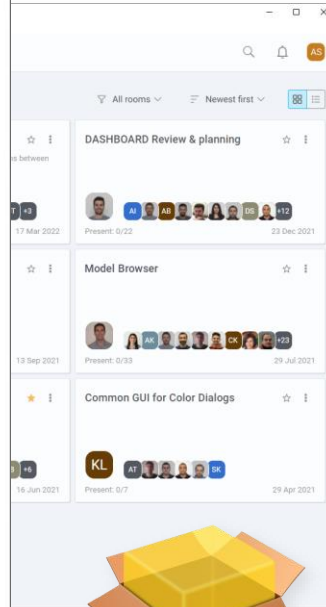

Room access privileges

Browser compatibility

Sound / Video settings