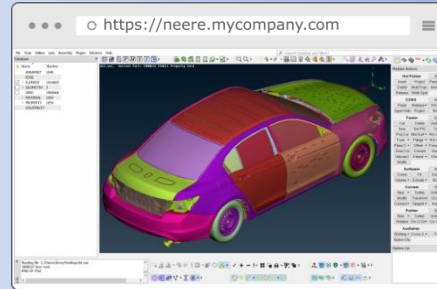

Launch BETA applications on a remote server and control through a browser

No file sharing required

Optimal for low-specs clients

Collaboration scenarios

Desktop application-to-application collaboration

Mutual exchange of commands and actions