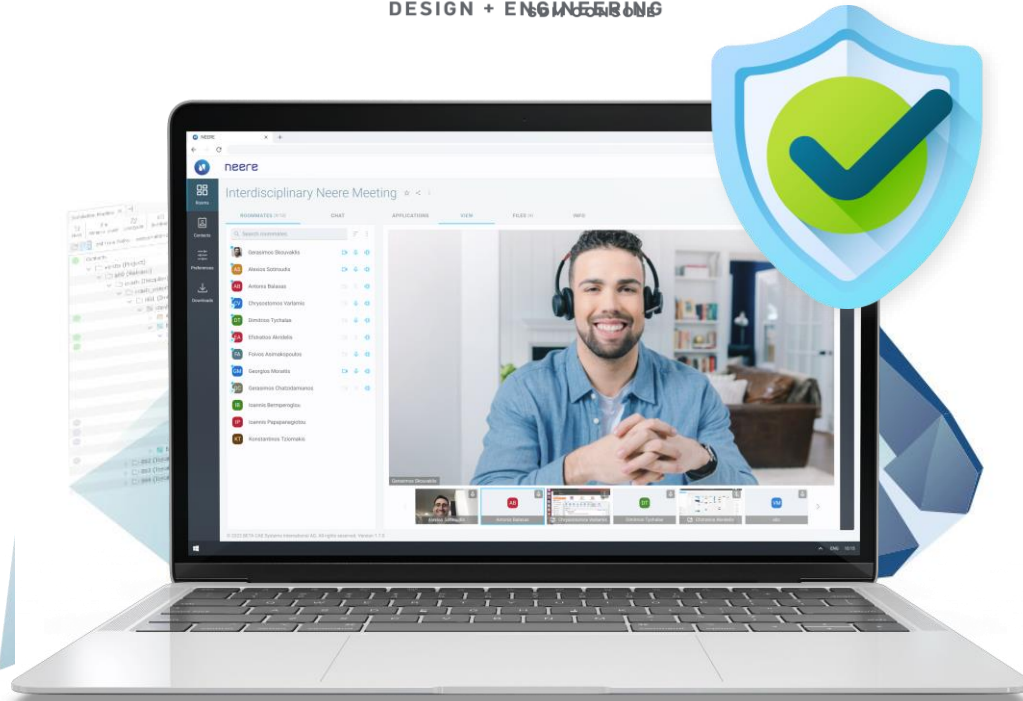

Launch BETA applications on a remote server and control through a browser

No file sharing required

Optimal for low-specs clients

Collaboration scenarios

Desktop application-to-application collaboration

Mutual exchange of commands and actions

Web view

Optimal for low bandwidth networks

Collaboration scenarios

VR headsets

AR headsets

Collaboration scenarios

Gain full access to corporate office workstation from web browser

Allow colleagues to join the session

Training scenario

Simultaneous multiple share

Grid view

Speaker view

Supplementary features

- Key features
- Collaboration scenarios
- Latest features
- Future developments

neere

DEEN[®]
KOMVOS
DESIGN + ENGINEERING

Latest features

DEEN

KOMVOS

Penetration test and
vulnerability
assessment

Room access privileges

Browser compatibility

Sound / Video settings

- Key features
- Collaboration scenarios
- Latest features
- Future developments