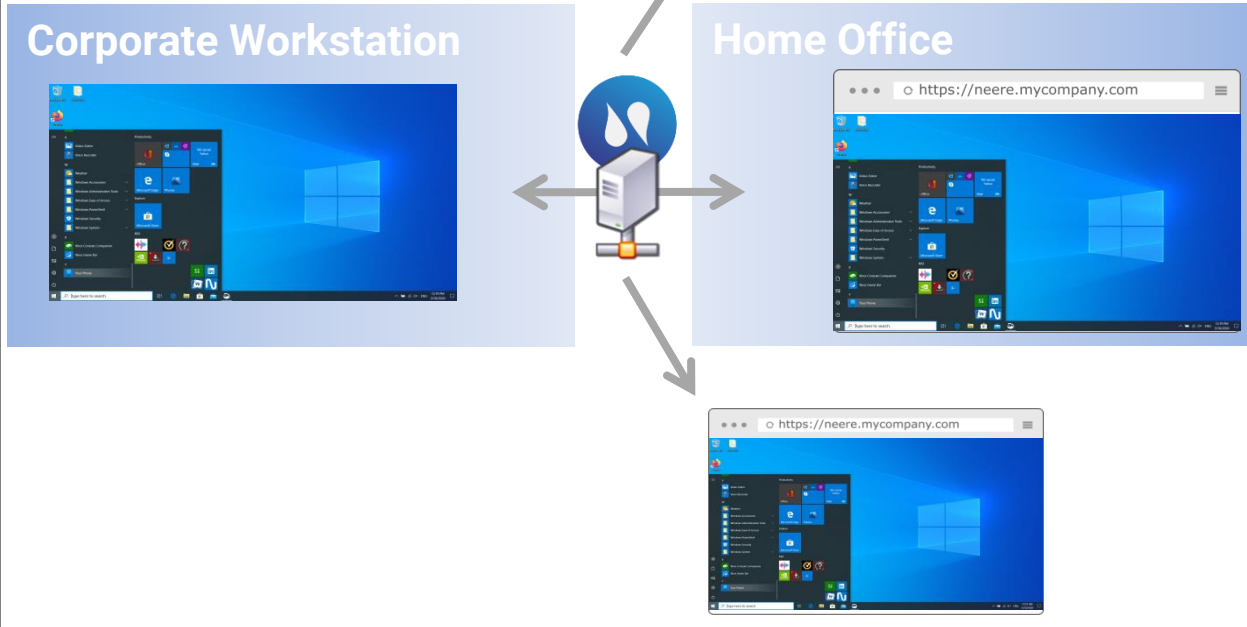

Launch BETA applications on a remote server and control through a browser

No file sharing required

Optimal for low-specs clients

Collaboration scenarios

Desktop application-to-application collaboration

Mutual exchange of commands and actions

Web view

Optimal for low bandwidth networks

Collaboration scenarios

VR headsets

AR headsets

Collaboration scenarios

Gain full access to corporate office workstation from web browser

Allow colleagues to join the session