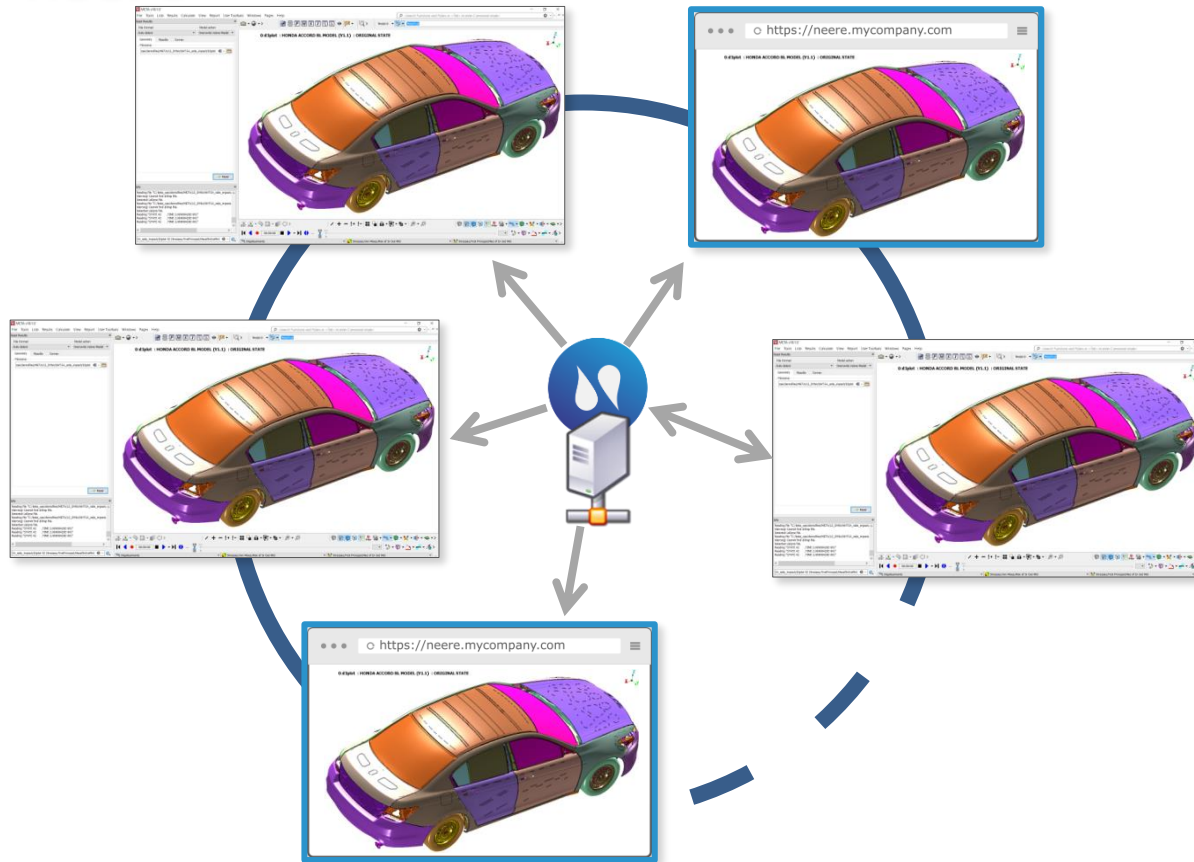

Launch BETA applications on a remote server and control through a browser

No file sharing required

Optimal for low-specs clients

Collaboration scenarios

Desktop application-to-application collaboration

Mutual exchange of commands and actions