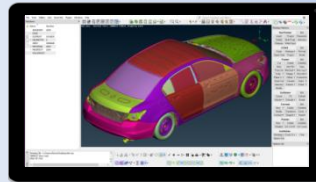

Clients

Launch BETA applications on a remote server and control through a browser

No file sharing required

Optimal for low-specs clients