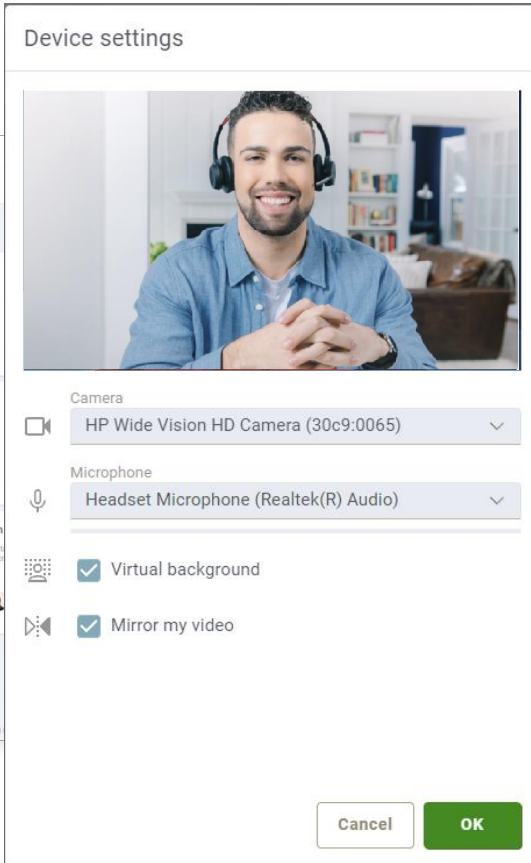

Web view

Optimal for low bandwidth networks

Collaboration scenarios

VR headsets

AR headsets

Collaboration scenarios

Gain full access to corporate office workstation from web browser

Allow colleagues to join the session

Training scenario

Simultaneous multiple share

Grid view

Speaker view

Supplementary features

- Key features
- Collaboration scenarios
- Latest features
- Future developments

neere

DEEN[®]
KOMVOS
DESIGN + ENGINEERING

Latest features

DEEN

KOMVOS

Penetration test and
vulnerability
assessment

Room access privileges

Browser compatibility

Sound / Video settings

- Key features
- Collaboration scenarios
- Latest features
- Future developments