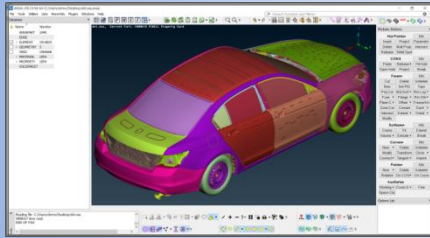

Server

Clients

Launch BETA applications on a remote server and control through a browser

No file sharing required

Optimal for low-specs clients